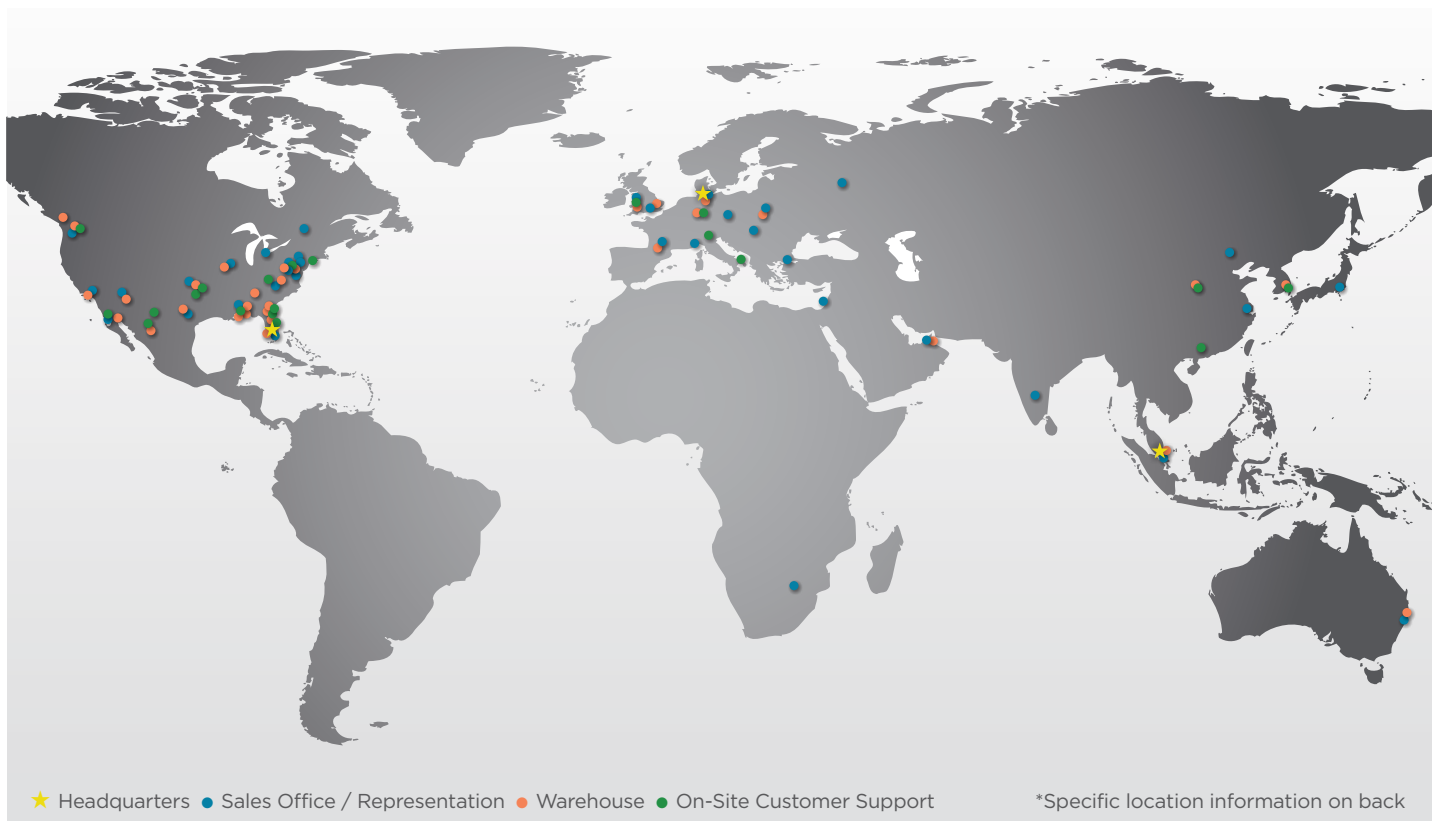

GLOBAL LOCATIONS

**Serving the global aerospace industry
from over 65 locations.**

GLOBAL HEADQUARTERS

Miami, FL USA

Americas Footprint:
Employees: 1,300
Locations: 52
Tel: +1.305.925.2600
Fax: +1.305.507.7191

EUROPEAN HEADQUARTERS

Hamburg, Germany

EMEA Footprint:
Employees: 790
Locations: 19
Tel: +49.40.822.285.0
Fax: +49.40.822.285.31005

ASIA-PACIFIC HEADQUARTERS

Singapore

Asia-Pacific Footprint:
Employees: 90
Locations: 10
Tel: +65.6745.0060
Fax: +65.6842.0316

KLX - B

3760 W. 108th Street
Miami, FL 33018 USA

Tel: +1.305.925.2600
www.KLXAerospace.com

Part of something bigger.

GLOBAL LOCATIONS

★ **Headquarters**

AMERICAS LOCATIONS

Alabama