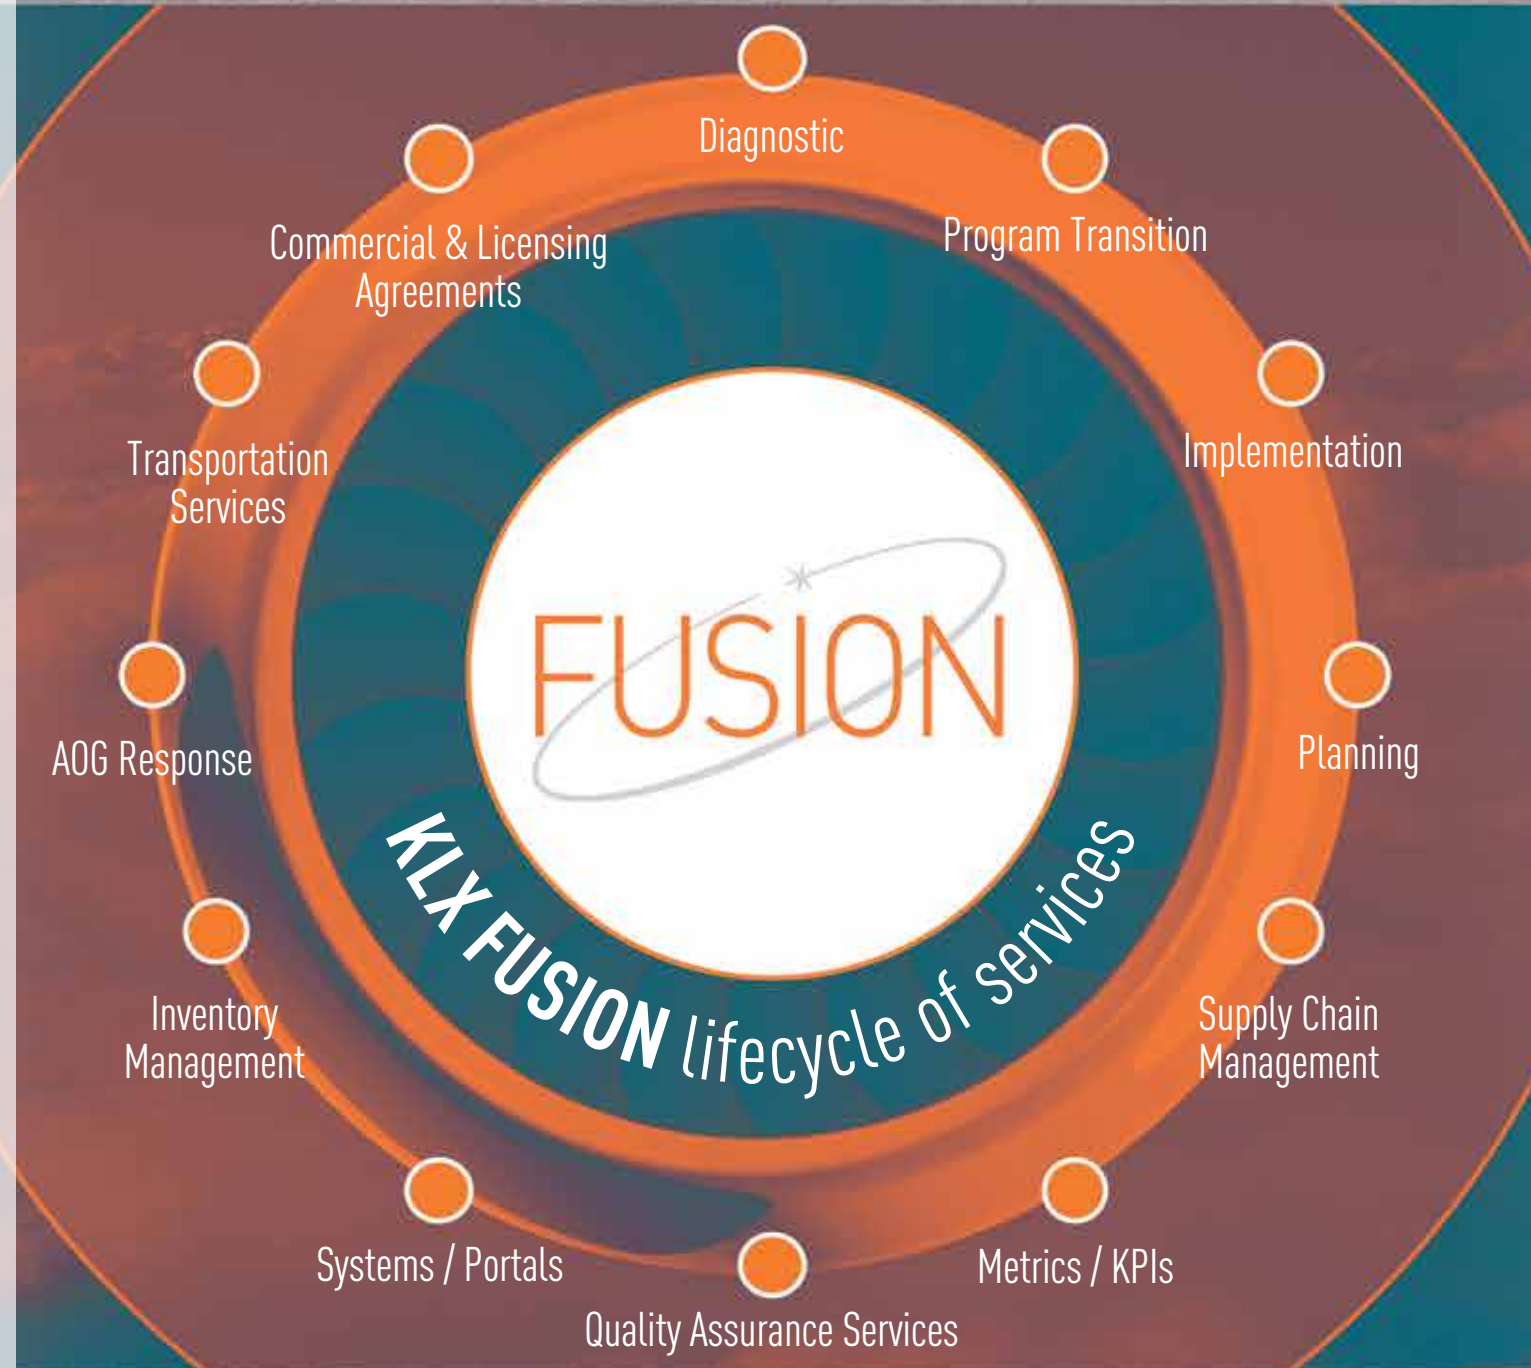

FUSING THE BEST OF

**TRADITIONAL
DISTRIBUTION**

**3RD-PARTY
LOGISTICS**

The current supply chain is fragmented, complicated and inefficient.

KLX recognized the need for a clear-cut solution.

We call it FUSION.

FUSION takes the best parts of traditional distribution and 3PL to deliver a complete 4PL end-to-end supply chain solution.

From new build to repair, from conception to program maturity, we're connecting the supply chain through a revolutionary lifecycle of services.